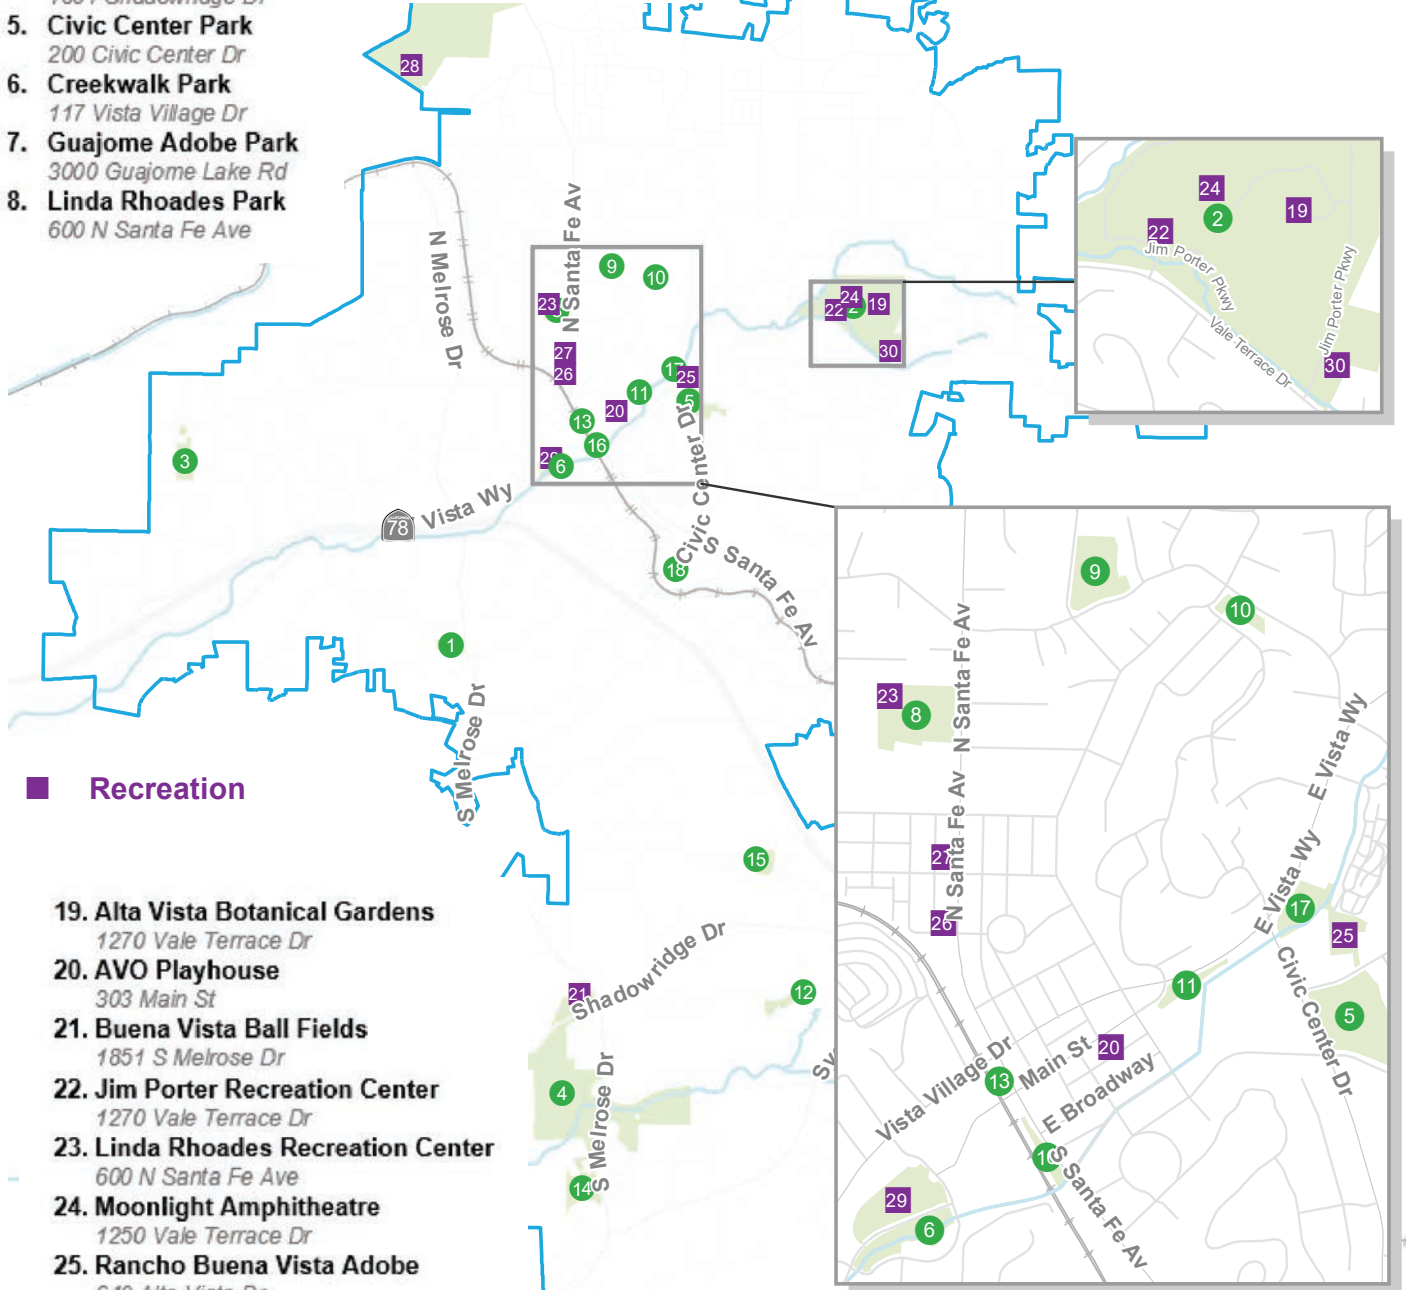

City of Vista Parks and Recreation Facilities

Parks

- | | | | |
|--|--|---|---|
| 1. Breeze Hill Park
645 S Melrose Dr | 9. Luz Duran Park
340 E Townsite Dr | 12. Shadowridge Park
2101 Lupine Hills Dr | 15. Thibodo Park
1150 Lupine Hills Dr |
| 2. Brengle Terrace Park
1200 Vale Terrace Dr | 10. Raintree Park
545 Townsite Dr | 13. Soroptimist Parkette
Vista Village/S Santa Fe | 16. Veterans Memorial Park
Paseo Santa Fe |
| 3. Bub Williamson Park
530 Grapevine Rd | 11. Rotary Lane & Veterans Memorial Wall
Vista Village/Palm Dr | 14. S. Buena Vista Park
1602 Mountain Pass Cir | 17. Wildwood Park
651 E Vista Way |
| 4. Buena Vista Park
1601 Shadowridge Dr | | | 18. Pala Vista Park
240 Pala Vista Dr |

Recreation

- | | |
|--|--|
| 19. Alta Vista Botanical Gardens
1270 Vale Terrace Dr | 29. Wave Waterpark
101 Wave Dr |
| 20. AVO Playhouse
303 Main St | 30. Gloria McClelland Adult Activity & Resource Center
1400 Vale Terrace Drive |
| 21. Buena Vista Ball Fields
1851 S Melrose Dr | |
| 22. Jim Porter Recreation Center
1270 Vale Terrace Dr | |
| 23. Linda Rhoades Recreation Center
600 N Santa Fe Ave | |
| 24. Moonlight Amphitheatre
1250 Vale Terrace Dr | |
| 25. Rancho Buena Vista Adobe
640 Alta Vista Dr | |
| 26. Skate Park (Bowl)
400 N Santa Fe Av | |
| 27. Skate Park (Street)
510 N Santa Fe Av | |
| 28. Vista Sports Park
1600 Sports Park Way | |