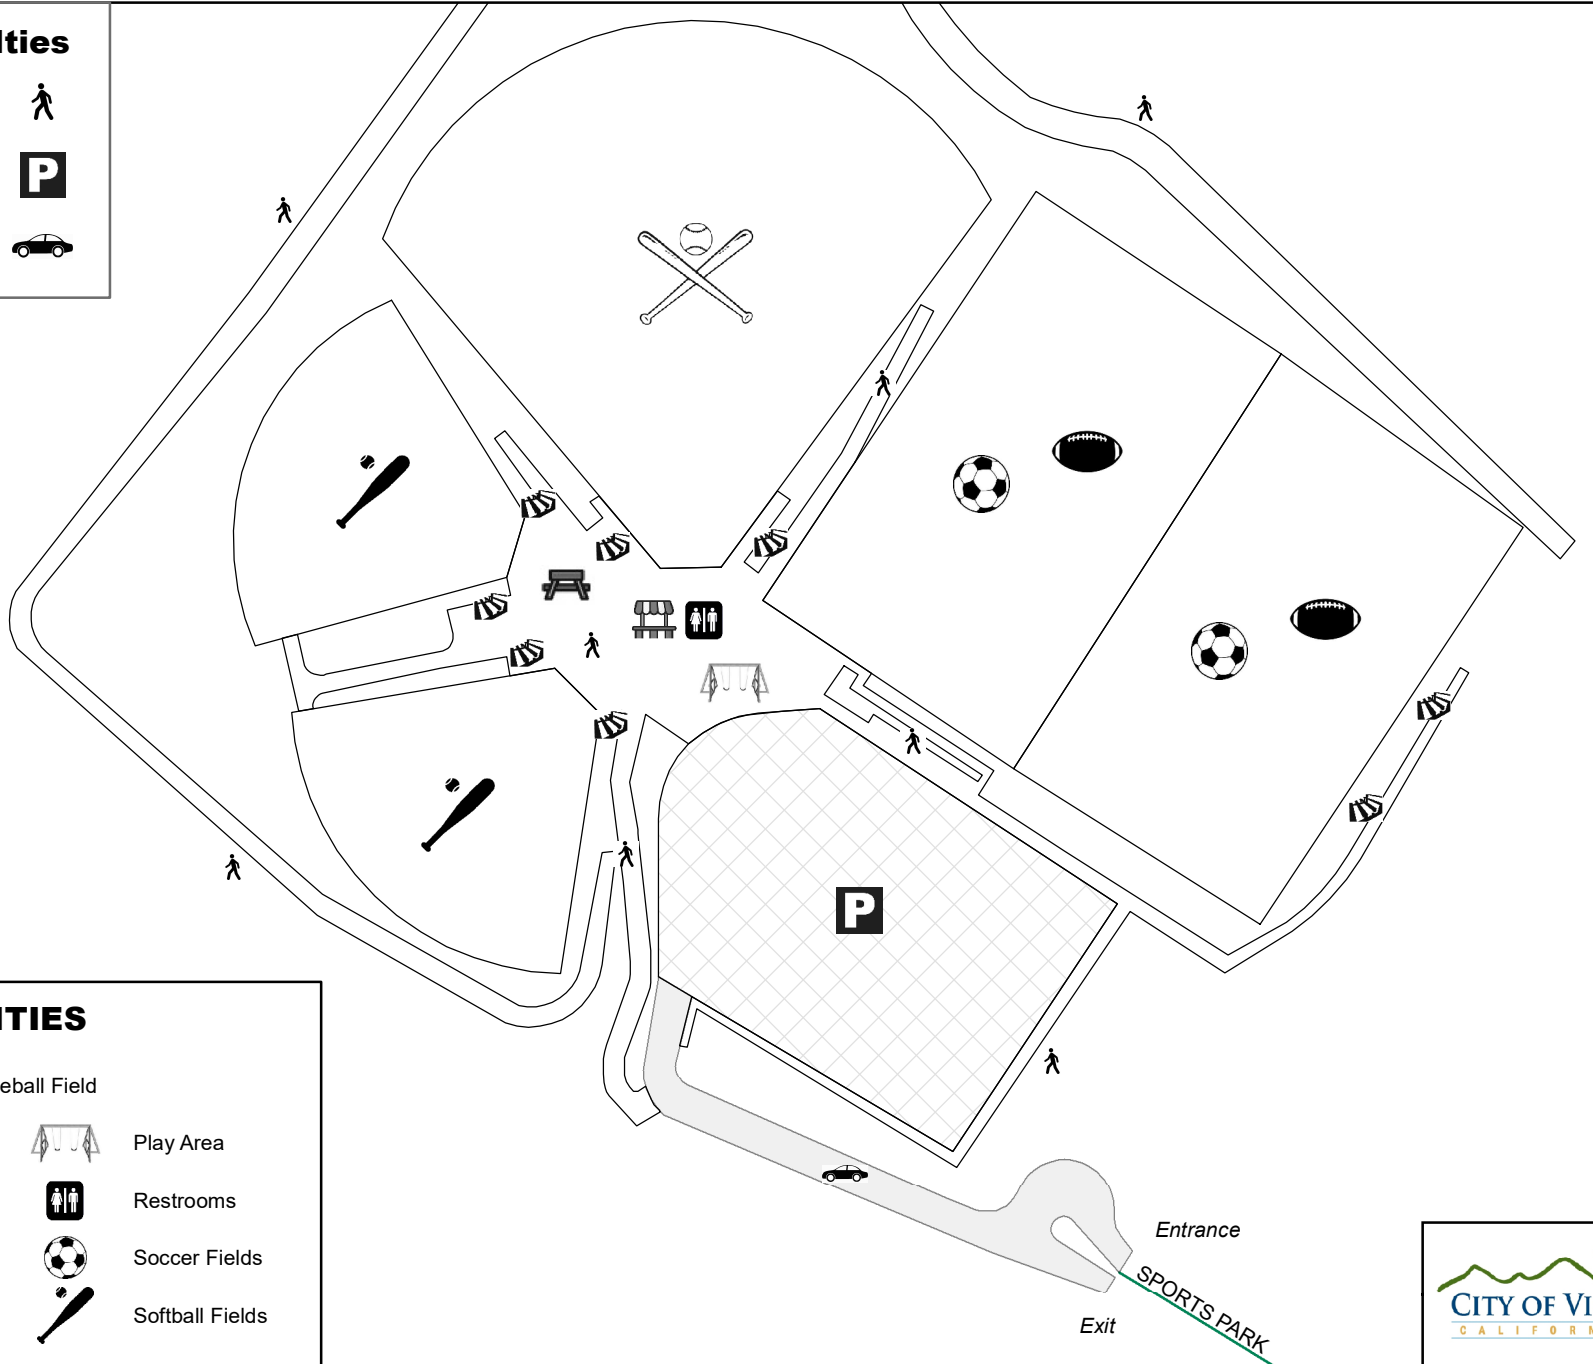

Vista Sports Park Facilities

0 100 200 Feet

Access to Facilities

- Walkway
- Parking
- Driveway

FACILITIES

- Baseball Field
- Bleachers
- Concession Stand
- Football Fields
- Picnic Area
- Play Area
- Restrooms
- Soccer Fields
- Softball Fields

Entrance

Exit

SPORTS PARK

Disclaimer: This product is for informational purposes and may not have been prepared for, or be suitable for legal, engineering, or surveying purposes. Users of this information should review or consult the primary data and information sources to ascertain the usability of the information.

Last Saved: 8/26/2019